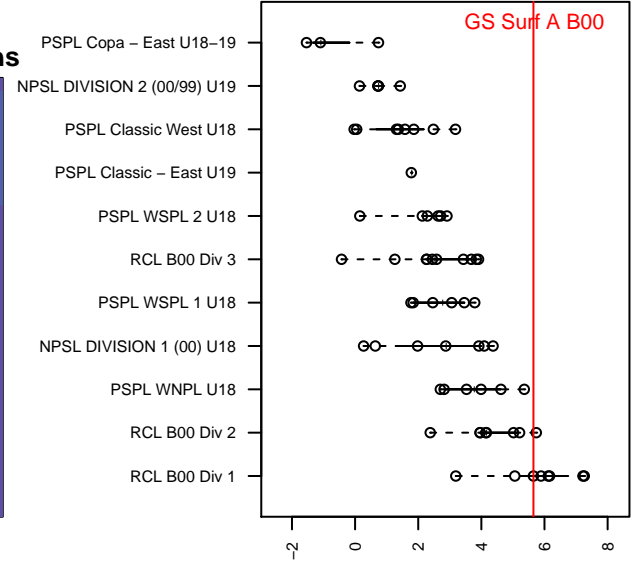

**attack and defense rating
relative to others at age
and all opponents in last 13 months**