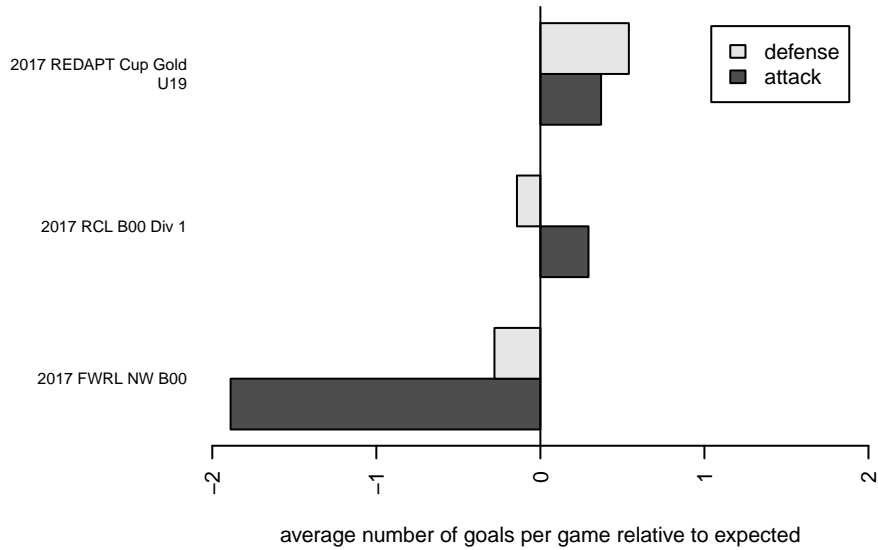

Performance relative to 13 month average