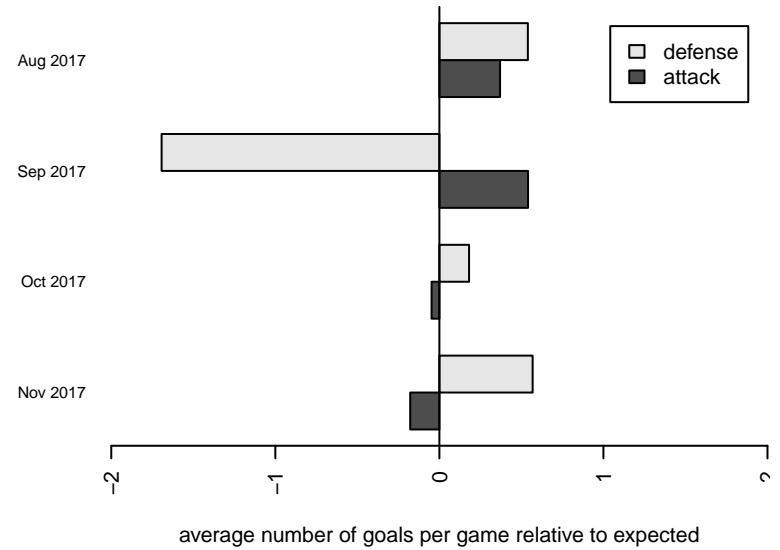

Performance relative to 13 month average