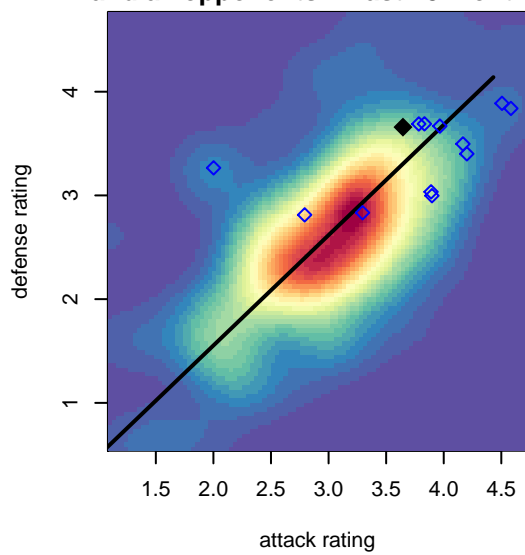

**attack and defense rating
relative to others at age
and all opponents in last 13 months**