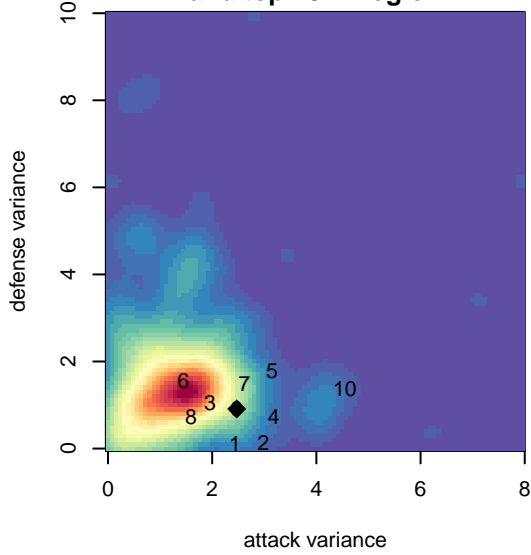

GS Surf A B00

GS Surf
Bothel, WA
B00 total strength=1854
attack=38.32 defense=38.8
fall league = RCL B00 Div 1

alt names used:
GS Surf B00 A
GS Surf B00 A (WA) (FWNW)
GS Surf B00 A (WA)

Venues played:
2017 REDAPT Cup Gold U19
2017 RCL B00 Div 1
2017 FWRL NW B00

GS Surf A B00
Dots are actual minus expected GF (blue circles) and GA (red triangles).
Blue line is smoothed change in attack strength. Red is smoothed change in defense strength.

**attack and defense variance (black dot)
relative to other teams
and top 10 in region**