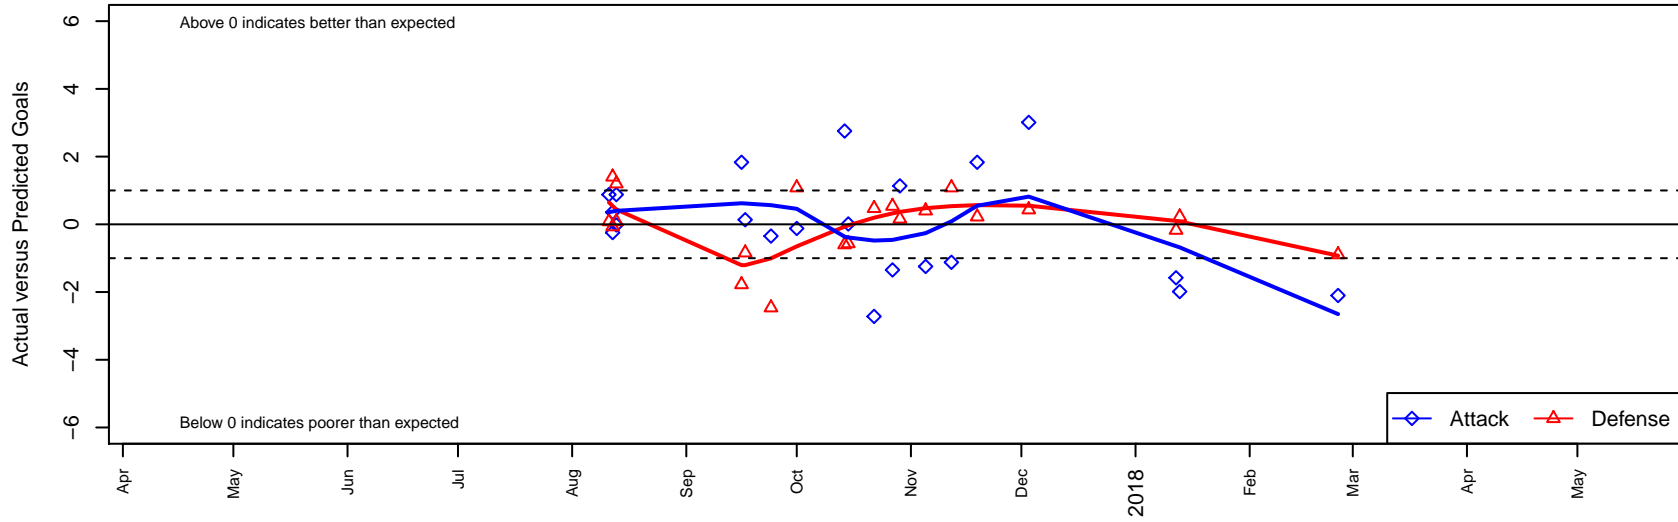

GS Surf A B00

GS Surf
Bothel, WA
B00 total strength=1854
attack=38.32 defense=38.8
fall league = RCL B00 Div 1

alt names used:
GS Surf B00 A
GS Surf B00 A (WA) (FWNW)
GS Surf B00 A (WA)

Venues played:
2017 REDAPT Cup Gold U19
2017 RCL B00 Div 1
2017 FWRL NW B00

GS Surf A B00
Dots are actual minus expected GF (blue circles) and GA (red triangles).
Blue line is smoothed change in attack strength. Red is smoothed change in defense strength.

**attack and defense variance (black dot)
relative to other teams
and top 10 in region**